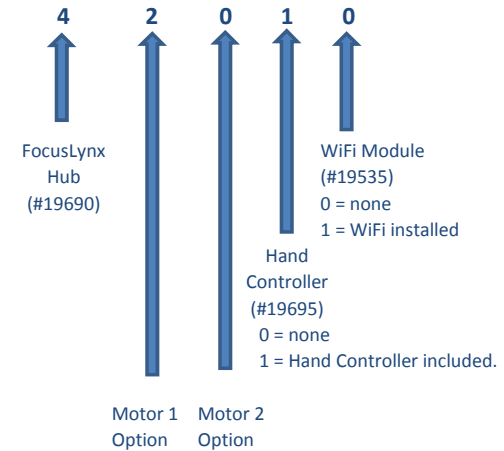

Example: Optec stock no. 42010 would include the FocusLynx hub, QuickSync FT20 motor, and Hand Controller.

Note: Individual components can still be ordered at the current list prices below:

Optec Stock #	Description	List Price:
19533	Second Stepper board for FocusLynx Hub.	$ 60.00
19535	WiFi option, 802.11 Wireless add-on board.	$ 165.00
19539	Precision temperature probe kit for FocusLynx.	$ 95.00
19690	FocusLynx Controller Hub for single focuser.	$ 325.00
19691	Universal Mounting Bracket for FocusLynx hub.	$ 35.00
19695	Hand Controller for FocusLynx.	$ 169.00
19765	QuickSync FSQ for Takahashi dual-speed focusers.	$ 335.00
19766	QuickSync FSQ130 for Takahashi large FSQ-130 focuser.	$ 375.00
19768	QuickSync SV20 for Stellarvue 2-inch focusers.	$ 335.00
19771	QuickSync FT20 for FeatherTouch 2-inch focusers.	$ 335.00
19772	QuickSync FT30 for FeatherTouch 3-inch focusers.	$ 335.00
19773	QuickSync FT40 for FeatherTouch 3.5-inch and larger focusers.	$ 335.00
19775	DirectSync ACF motor for f/8 ACF dual-speed reverse crayford focuser.	$ 375.00
19776	DirectSync APO motor for Meade Apochromat refractors.	$ 375.00
19777	DirectSync TEC motor for FocusLynx ("5" designation)	$ 375.00
19778	DirectSync SV motor for FocusLynx ("6" designation in kit form)	$ 375.00

Order Kits below for best pricing:

Single Focuser kits:

41000	FocusLynx QuickSync FSQ	$ 595.00

Stock Number Sample for FocusLynx Kits

(Motor 1 and Motor 2 options listed below:)

0 = no motor included

1 = QuickSync FSQ for Takahashi MEF Dual-Speed focusers

2 = QuickSync FT20 for FeatherTouch 2-inch focusers

3 = QuickSync FT30 for FeatherTouch 2.5, 2.7, and 3-inch focusers

4 = QuickSync FT40 for FeatherTouch 3.5-inch and larger focusers

5 = DirectSync TEC for TEC110 and larger focusers

6 = DirectSync SV for Stellarvue SV25 2.5-inch focusers

7 = DirectSync ACF motor for Meade ACF f/8 dual-speed focusers.

8 = QuickSync FSQ130 for Takahashi FSQ130 focuser.

9 = QuickSync SV for older, small Stellarvue 2-inch focusers

A = DirectSync APO motor for Meade Apochromat refractors.

Combined List Price: **Kit Price Discount:**   **Included stock items:**

$ 660.00	10%	19690 19765