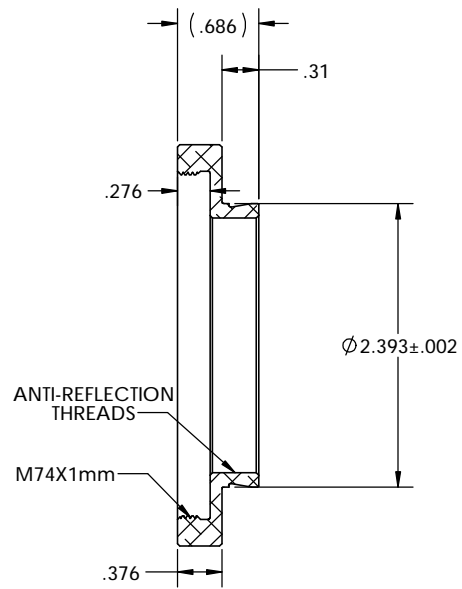

PN 5679
STK NO 19659

UNLESS OTHERWISE SPECIFIED: DIMENSIONS ARE IN INCHES TWO PLACE DECIMAL ±.007 THREE PLACE DECIMAL ±.003	DRAWN	NAME	DATE	Optec Inc.
	CHECKED	LD	10/24/13	
	ENG APPR.			
	MFG APPR.			
MATERIAL	6061-T6	CONTRACT		TITLE: M74X1MM (SKYWATCHER) TO OPTEC 2400
FINISH	SEE NOTES	OPTEC 2400		SIZE DWG. NO. B 17-06879
DO NOT SCALE DRAWING				SCALE: 1:1 WEIGHT: SHEET 1 OF 1