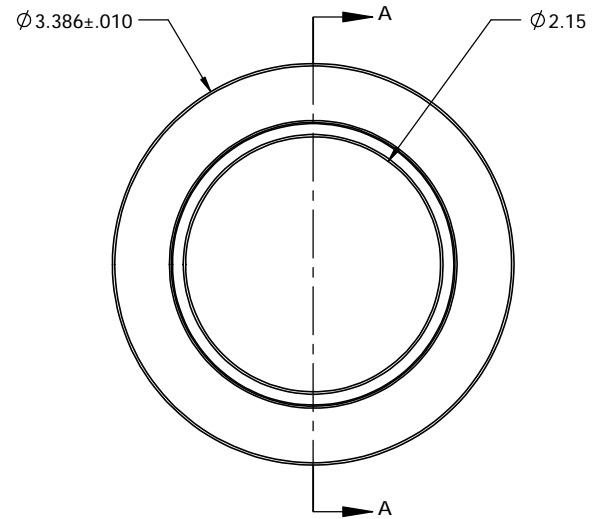

PN 5679
STK NO 19659

UNLESS OTHERWISE SPECIFIED: DIMENSIONS ARE IN INCHES TWO PLACE DECIMAL ±.007 THREE PLACE DECIMAL ±.003	DRAWN	NAME	DATE	Optec Inc.
	CHECKED	LD	10/24/13	
	ENG APPR.			
	MFG APPR.			
MATERIAL	6061-T6	CONTRACT		TITLE: M74X1MM (SKYWATCHER) TO OPTEC 2400
FINISH	SEE NOTES	OPTEC 2400		SIZE DWG. NO. B 17-06879
DO NOT SCALE DRAWING				SCALE: 1:1 WEIGHT: SHEET 1 OF 1