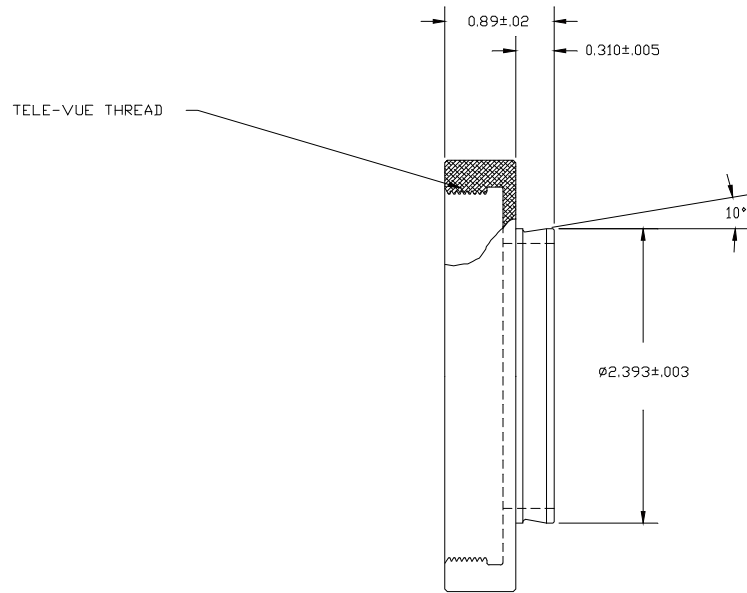

PN4419
 STK# 17652

TOLERANCE XX ±.007.XXX ± .003	CONTRACT OPTEC-2400	<i>OPTEC, Inc.</i>	
MATERIAL 6061	REVISION 11/16/2004 6/8/06 6/22/07	TELE-VUE 3" (NP101) TELESCOPE MOUNT	
FINISH BRIGHT DIP BLACK ANODIZE		SCALE: 1X	NO: 17-06327