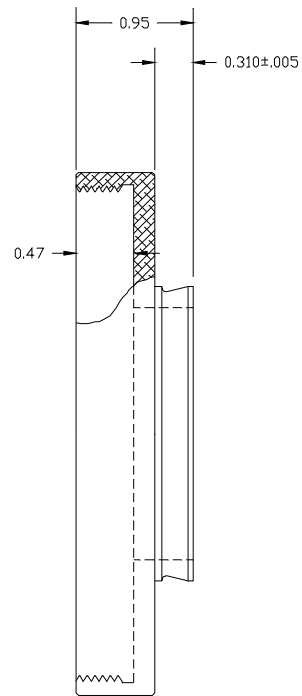

PN3438
 STK. NO. 17456

TOLERANCE .XX ±.007.XXX ± .003	CONTRACT TCF-S/IFW TELESCOPE ADAPTERS	<i>OPTEC, Inc.</i>	
MATERIAL 6061	REVISION 11/22/96 6/4/97 6/9/97 6/22/07	MEADE 16 TELESCOPE MOUNT, 4.00-16 THREAD	
FINISH BRIGHT DIP BLACK ANODIZE		SCALE: 1X	NO: 17-06312